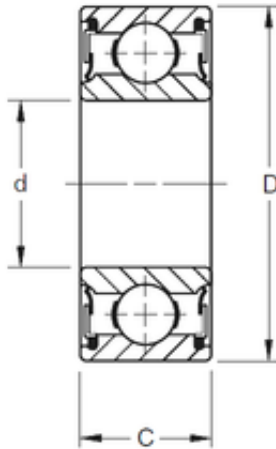

NTN-BOWER LTD.

30 mm x 72 mm x 30,18 mm TIMKEN W306PP
FRANCE Bearing 40*90*25.25

Bearing No. W306PP

Size	30x72x30.18 mm
Bore Diameter	30 mm
Outer Diameter	72 mm
Width	30,18 mm
d	30 mm
D	72 mm
B	30,18 mm
C	30,18 mm
Weight	0,558 Kg
Basic dynamic load rating (C)	33,9 kN

W306PP Bearing 2D drawings and 3D CAD models