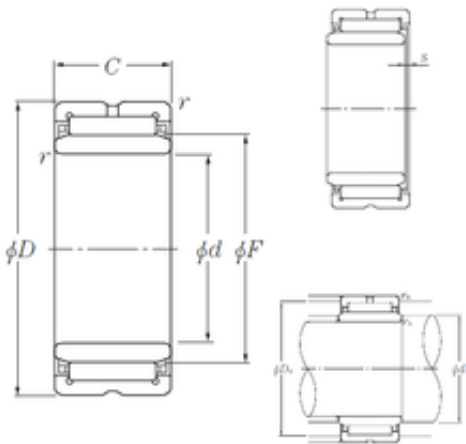

NTN-BOWER LTD.

100 mm x 140 mm x 54 mm NTN NA5920
JAPAN Bearing 17X40X21

Bearing No. NA5920

Size	100x140x54 mm
Bore Diameter	100 mm
Outer Diameter	140 mm
Width	54 mm
d	100 mm
F	115 mm
D	140 mm
B	54 mm
C	54 mm
r min.	1,1 mm
s	2 mm
da min.	106,5 mm
Da max.	133,5 mm
ra max.	1 mm
Weight	2,85 Kg
Basic dynamic load rating (C)	182 kN
Basic static load rating (C0)	395 kN
(Grease) Lubrication Speed	2 300 r/min

NA5920 Bearing 2D drawings and 3D CAD models