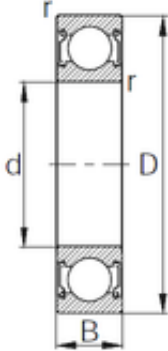

NTN-BOWER LTD.

25 mm x 47 mm x 12 mm KBC 6005ZZ Korea
Bearing 25 × 47 × 12

Bearing No. 6005ZZ

Size	25x47x12 mm
Bore Diameter	25 mm
Outer Diameter	47 mm
Width	12 mm
d	25 mm
D	47 mm
B	12 mm
C	12 mm
r	0.6 mm
Weight	0.08 Kg
Basic dynamic load rating (C)	10,1 kN
Basic static load rating (C0)	5,8 kN

6005ZZ Bearing 2D drawings and 3D CAD models